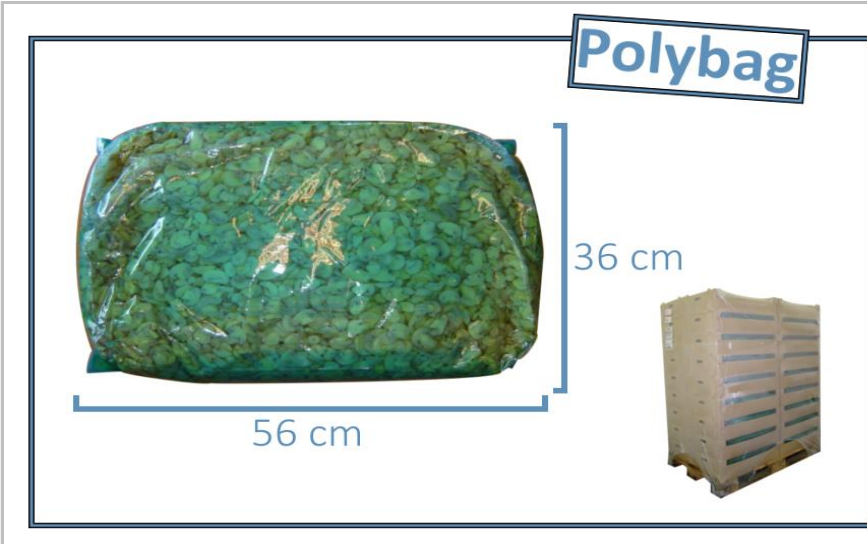

Product

Pallet

Size:	80 x 120 x 15 cm
cost of pallet:	€ 7,00

Packaging

Product packaging (primary)		Transport packaging (secondary)	
material:	plastic	material:	plastic + cardboard
size:	36 x 56 x 8 cm	size:	36 x 56 x16 cm
colour:	blue	colour:	Brown
label:	no	label:	no
weight:	125 g (1 empty polybag)	weight:	830 g (1 box carrying 2 polybag) 36 box / pallet

Weight

Transport

drained net weight:	10 kg	products per palletspace (80x120cm)	72
gross-weight:	14,5 kg	size loaded pallet(space):	80 x 120 x 144 cm
		weight loaded pallet:	1100 kg
		pallet type:	Euro

Storage