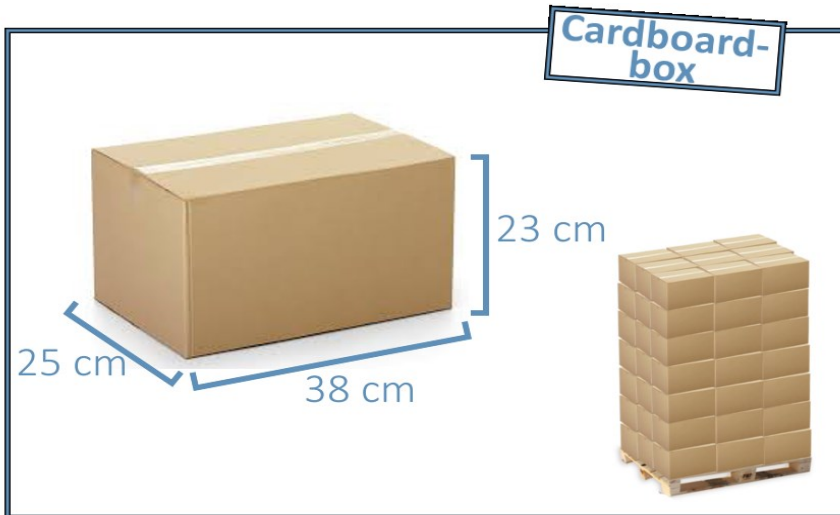

**Product**

**Pallet**

Size:	100 x 120 x 15 cm
cost of pallet:	€ 0,00

Product variations : 10 kg box, 2,5kg x 4 box

**Packaging**

Product packaging (primary)		Transport packaging (secondary)	
material:	cardboard + plastic bag	material:	cardboard + wooden pallet
size:	25 x 38 x 23 cm	size:	25 x 38 x 23 cm
colour:	blue	colour:	Blue
label:	yes	label:	yes

**Weight**

**Transport**

drained net weight:	10 kg	products per palletspace (100x120cm)	84
gross-weight:	10,5 kg	size loaded pallet(space):	100 x 120 x cm
		weight loaded pallet:	890 kg
		kind of pallet:	blok